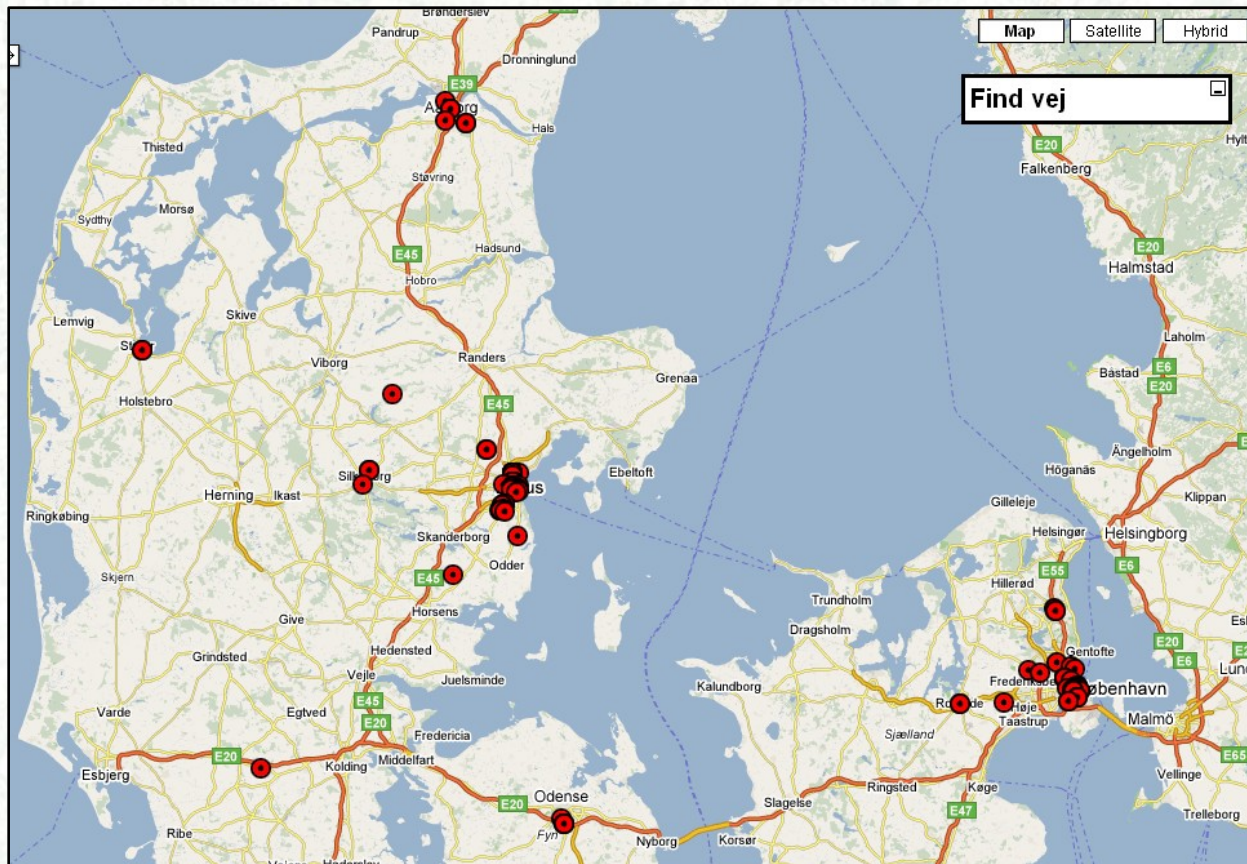

- About 50.000 entries

# Case: Smiley

- Result: Map with multiple information

# Case: Wikipedia

- Several articles are geotagged
- Wikipedia is downloadable

# Case: GeoWare

- GeoWare-attendees